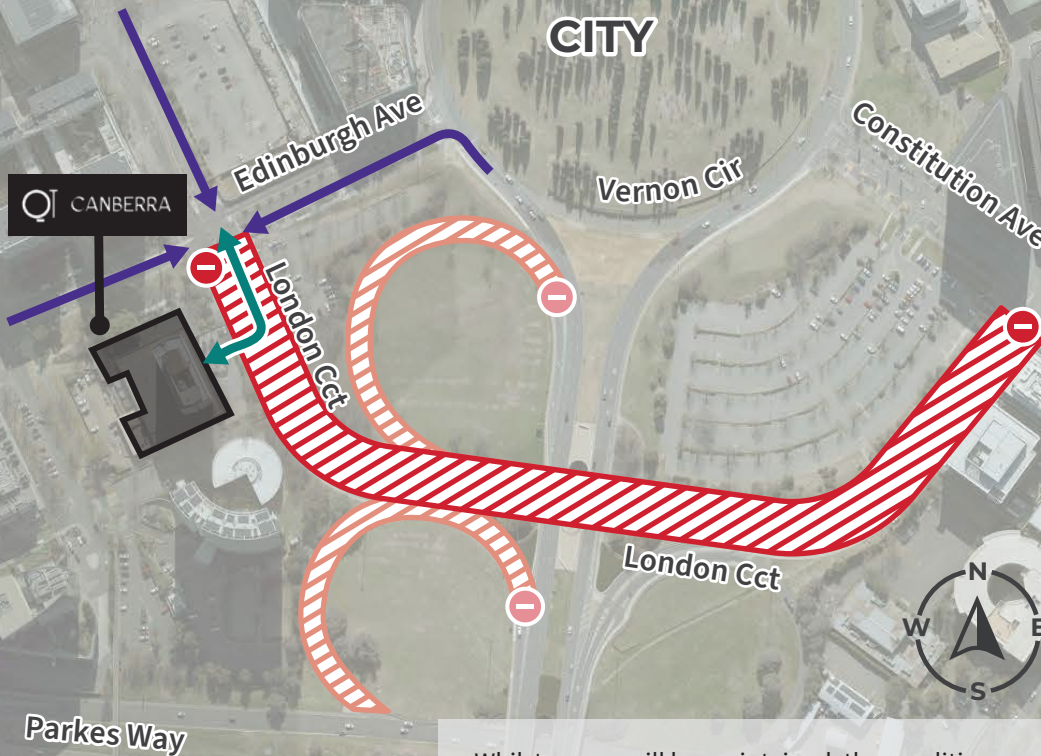

Access to QT Hotel

Traffic lights and pedestrian access maintained.

Access only for the following:

- QT Hotel patrons
- Employees
- Emergency vehicles
- Service vehicles and other transport providers

LEGEND

-  Detour route
-  Vehicle Access to QT
-  London Circuit south closure
-  Other road closures

Whilst access will be maintained, the conditions may change throughout the stages of work.